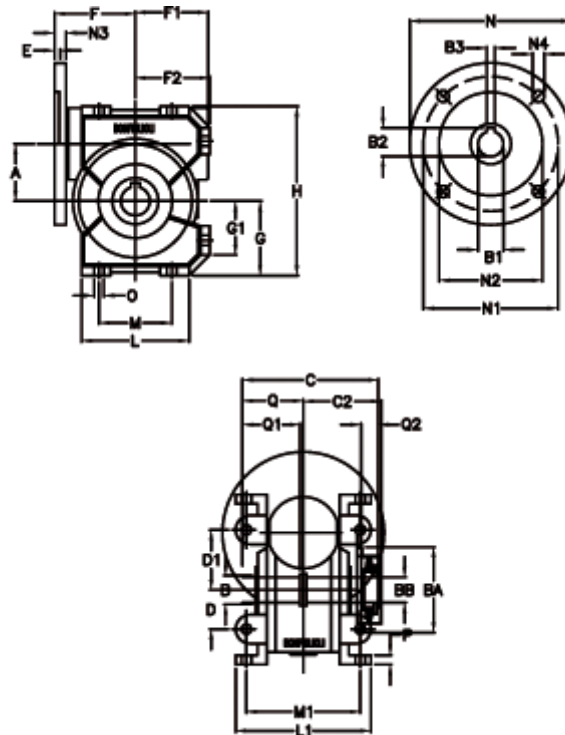

Article number: 390204902802316
 Description: Worm Gear with Torque Limiter
 VF 49-L1-U-28 P63B14

Measures

a = 49.5	C2 = 63.5	g = 64.5	N = 90	Q1 = 41
B = 25	D = 34	G1 = 46.5	N1 = 75	Q2 = 15
B1 E7 = 11	D1 = 52	H = 146.5	N2 = 60	
B2 = 12.8	Description = VF 49U-xx-63B14	H1 = 110.5	N3 = 7.0	
B3 H9 = 4	E = 3.0	L = 93	N4 = 6.0	
BA = 63	F = 70	L1 = 117	O = 8.5	
BB H7 = 14	F1 = 63	m = 63	P = 8	
C = 105	F2 = 64.5	M1 = 98.5	Q = 51.0	